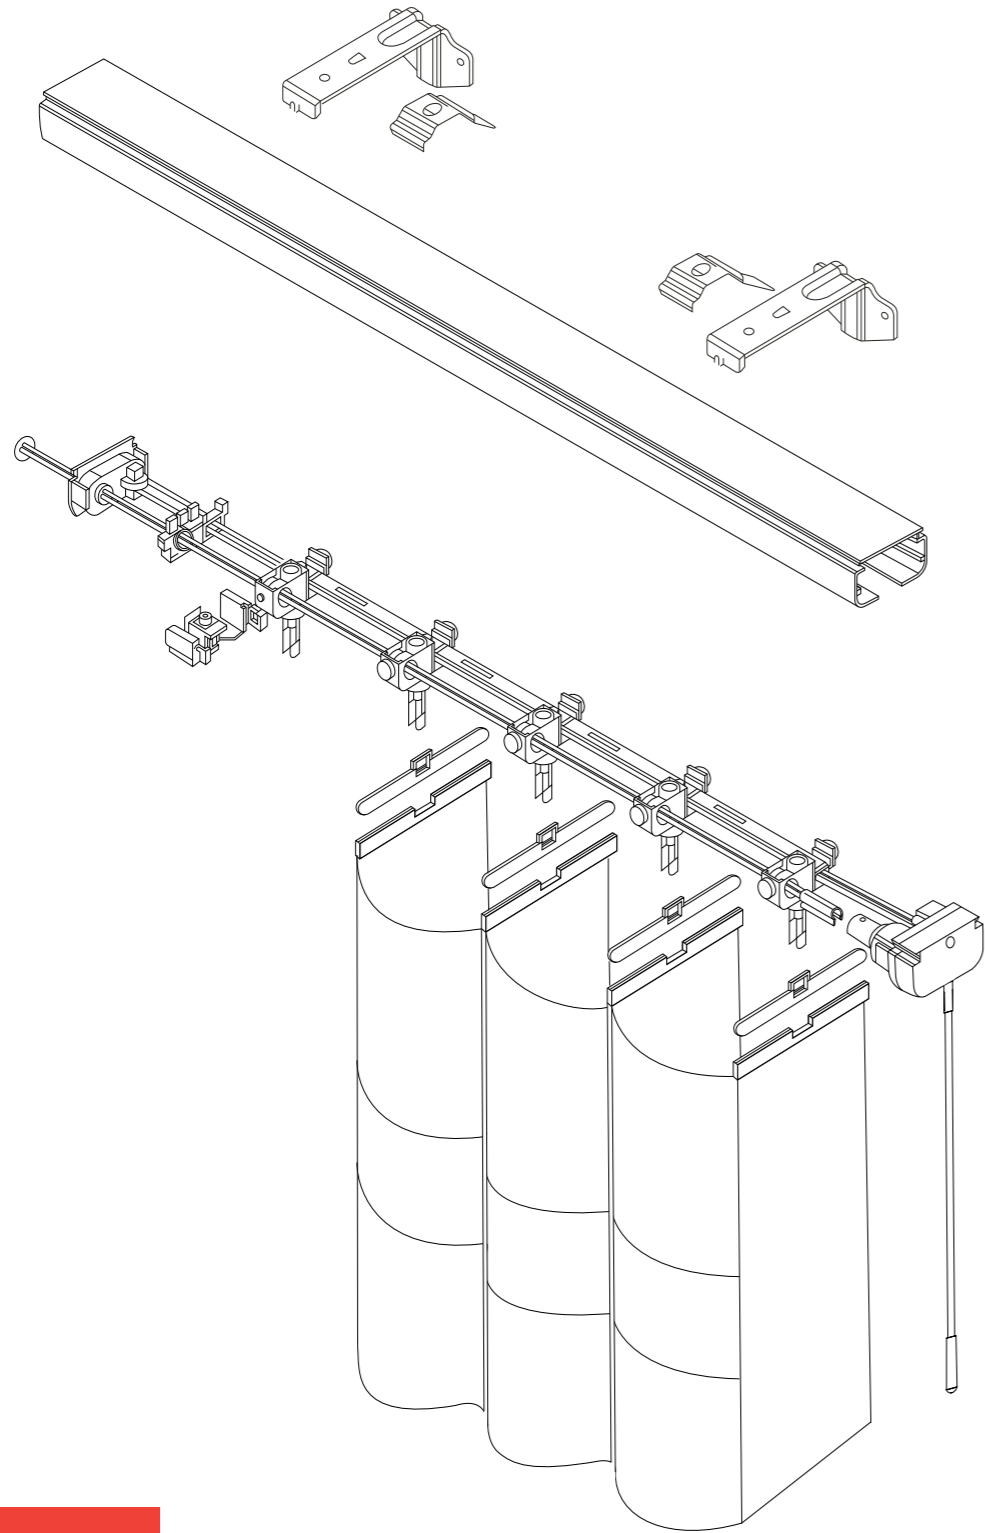

silhouette

Softness of a curtain,
functionality of a blind

SILHOUETTE

SILHOUETTE

Standards

- Omega headrail in White
- J hook runners
- RH stacking (unless otherwise specified)
- White metal aluminium wand
- Top fix brackets (Including Raul Plugs and Screws)
 - Two brackets supplied for blinds up to 1200mm wide
 - One additional bracket supplied per 600mm increment

Silhouette Stacking & Control Options

B. LH stack, controls either RH or LH

C. RH stack, controls either RH or LH

silhouette